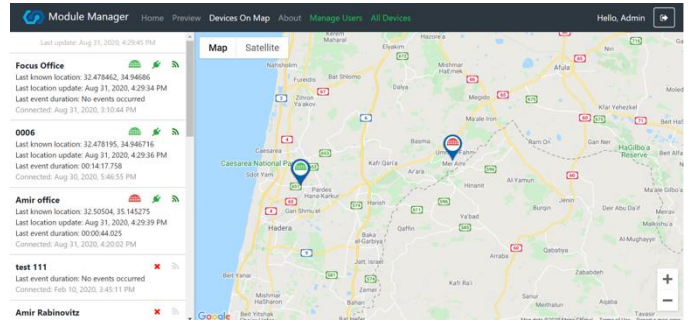

InfiniCloud monitoring and management

LPR JamTrap provides real time monitoring that is reported to our security cloud (InfiniCloud) over a cellular link, or to the customer's dedicated cloud:

- Alerting of intentional and unintentional attacks on GNSS frequencies
- Which site is under attack
- Intensity of the attack at any given moment and how it changes over time
- Duration of the attack
- Regular monitoring of each site, displaying daily/weekly GNSS & cellular data:
  - Number of satellites tracked
  - Quality of satellite reception (SNR)
  - Quality of cellular reception

Specifications

InfiniCloud Features

- Cloud based monitoring of critical assets
- Industry's first GPS cyber attack monitoring and management system
- Allows for control and visibility of GPS health and attacks for critical assets
- FCAPS - Fault management and handling, module Configuration, Accounting (Inventory), Performance, and Security management
- Geographical map that displays location and status of all monitored devices in real time
- Dashboard reporting of current GPS (GNSS) status, cellular signal quality, and detailed GPS attack information.

Ordering Information:

LPR JamTrap Part no. **XXXX**

About Focus Telecom

Focus Telecom is a global provider of time synchronization solutions since 1995, offering consulting, cyber defence and synchronization solutions. Our end-to-end timing solutions generate, distribute and apply precise time for multiple industries: Communications, Government & Security, Finance & IT, Industry & Infrastructure.

We enable our customers to build more reliable networks and systems supporting today's precise timing standards.

Want to learn more?

Contact Focus Telecom to find the right products and technologies for your timing and synchronization needs.

www.pnt-security.com

sales@focus-telecom.com

+972-4-6273111

**Focus
Telecom**
PROTECTING CRITICAL INFRASTRUCTURE